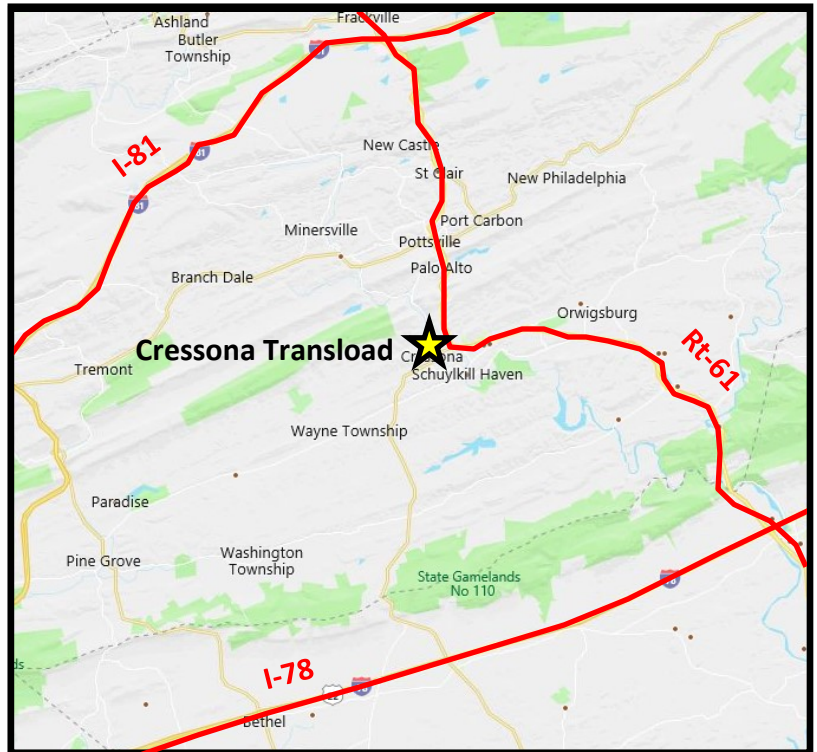

Reading Blue Mountain & Northern Railroad

Cressona, PA Transload

58 S. Sillyman Street, Cressona, PA 17929

www.RBMNRR.com

Transload details

- Covered boxcar dock
- Centerbeam flatcar loading/unloading track
- Outside storage space available

Transportation Logistics

- Direct access to Reading Blue Mountain & Northern Railroad, with connections to Norfolk Southern and Canadian Pacific
- Truck access
 - Located 1 mile from PA Route 61
 - Located 11 miles from I-78
 - Located 11 miles from I-81