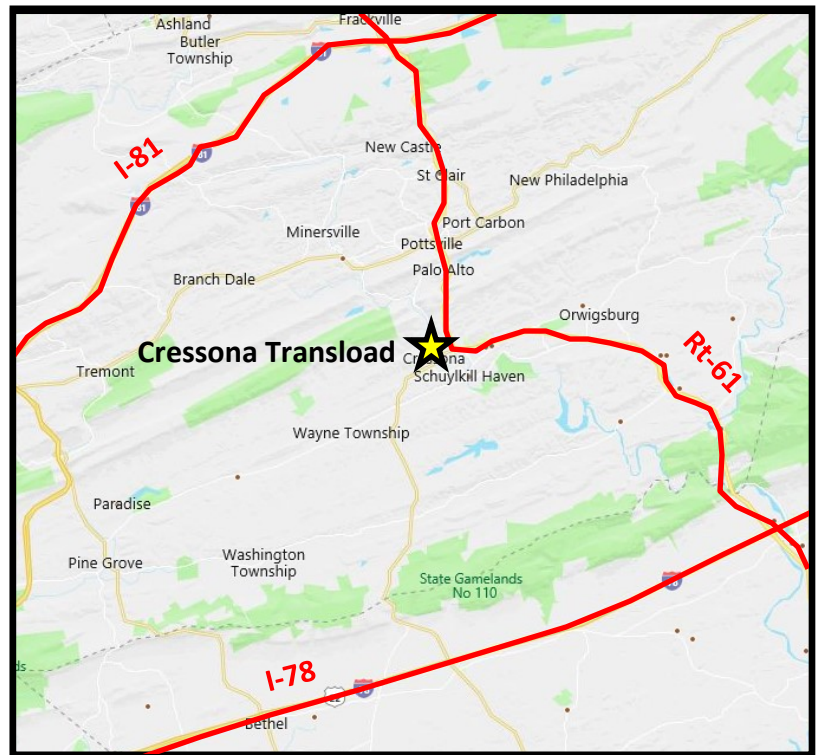

Boxcar Dock

Contacts

- Daren Geschwindt
  - Phone: 484-332-1015
  - Email: DPGeschwindt@readingnorthern.com
- Rian Nemeroff
  - Phone: 484-793-3783
  - Email: RNemeroff@readingnorthern.com